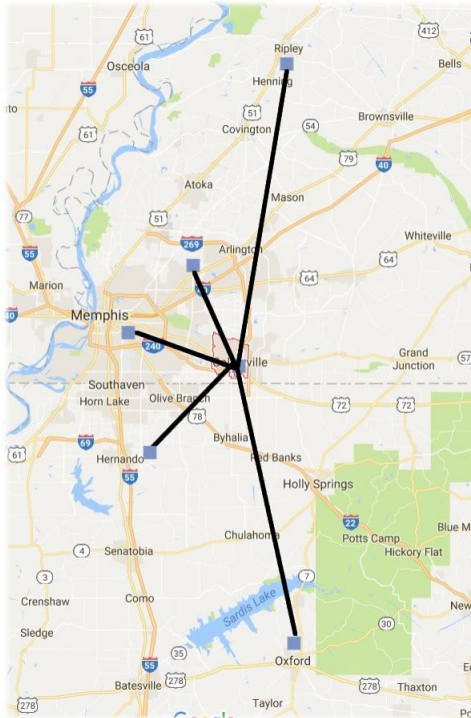

# Hentenna, The “Strange” Antenna

Geoff Smith, KB9KQU

# Feed Point

# Close-up of Feed Point

# Map of Repeaters Hit